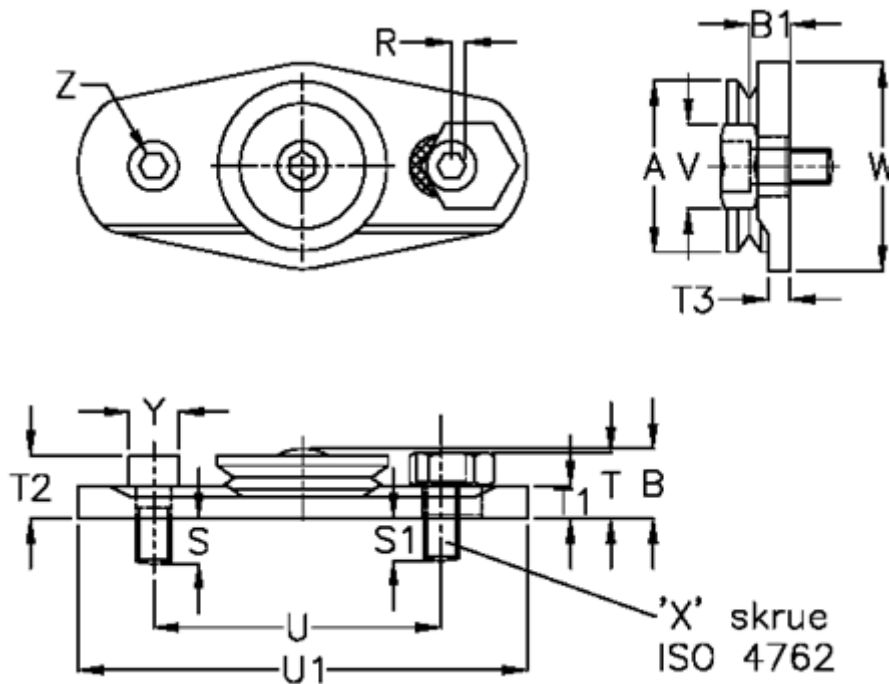

Article number: 0571514265

Description: Hepco GV3 bearing GBHJ 265 ENS  
Slimline for Blind hole Fixing

## Measures

a = 26.5	T2 = 10.0	Y = 8.5
B = 11.3	T3 = 3.6	Z = 10
B1 = 6.8	U = 50.0	
R = 1.5	U1 = 72.0	
S = 7.0	V = 14	
S1 = 9.0	W = 32.0	
T = 11.0	Weight kg/1000 = 0.028	
T1 = 5.0	X = M5	